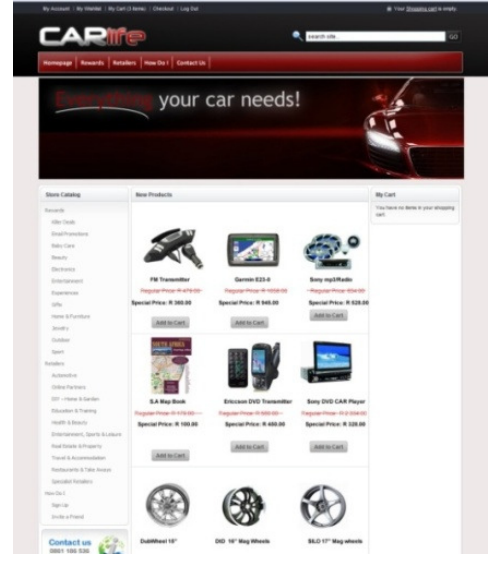

**The Complete Enterprise CarLife Package**

<b>SUPPORT</b>	World Class Service Level Agreement (SLA)
<b>PRODUCT RANGE</b>	Full Range of Car Accessories (GPS to Tyres)
<b>FULFILMENT</b>	From manufacturer to you
<b>CARD MANAGEMENT</b>	Supports MasterCard / VISA integration
<b>ACCESS ANYTIME</b>	Web, Mobile, Call Centre

**CarLife : Highlights.**

For only R29.00 a month you get access to "Everything your car needs"

- Wide range of branded car accessories
- Save up To 75% off
- Order online or via our call centre
- For your convenience - our contracted tyre specialists will come to you
- Delivery to your home or office (Nationwide)
- Wide product range available.